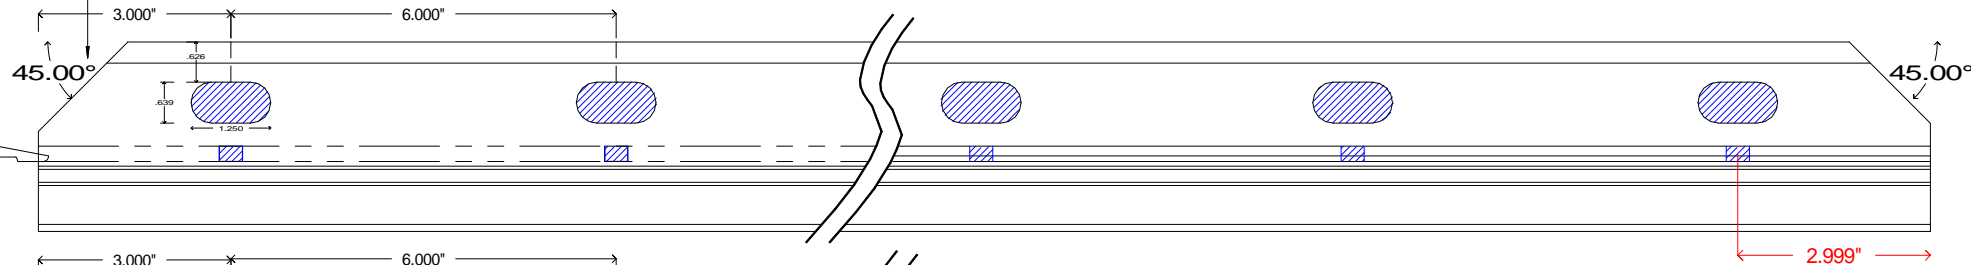

HUNTER MARINE® "LEGEND SERIES" ALUMINUM TOE RAIL

MARINE PRODUCTS
www.crestaluminum.com

Crest Aluminum Products Inc
Part No. 2820CL-24
Hunter Legend Toe Rail

De-Burr All Edges
Slots and Ends

SIDE VIEW

TOP VIEW

General Notes:
Slots and Fastener Holes 6" On Center
Chamfer & De-Burr All Oval Slots

SECTION "AA"

NOT TO SCALE

2820CL-31
Profile View

PART NO	2820CL-24	Crest Aluminum Products Inc 8287 Tyler Blvd Mentor OH 44060 USA		REVISIONS	DATE
ALLOY	6061 T-6	JOB NO.	DATE: 05-14-08	final dwg	01-14-09
FINISH	18M CLR VELO	CUSTOMER / PROJECT		new length 24'	01-14-09
LENGTHS	24' -0"	Hunter LEGEND Toe Rail		5/16" bolt correction	05-01-24
UNSPEC RADIUS					
DRAWING BY:	J. M. ALLIN	© Crest Aluminum Products Inc 2006 J.M. Allin			