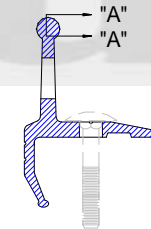

HUNTER MARINE® "LEGEND SERIES" ALUMINUM TOE RAIL

MARINE PRODUCTS
www.crestaluminum.com

Crest Aluminum Products Inc
Part No. 2820CL-24
Hunter Legend Toe Rail

De-Burr All Edges
Slots and Ends

SIDE VIEW

TOP VIEW

General Notes:
Slots and Fastener Holes 6" On Center
Chamfer & De-Burr All Oval Slots

SECTION "AA"

NOT TO SCALE

2820CL-31
Profile View

PART NO	2820CL-24	Crest Aluminum Products Inc 8287 Tyler Blvd Mentor OH 44060 USA		REVISIONS	DATE
ALLOY	6061 T-6	JOB NO.	DATE: 05-14-08	final dwg	01-14-09
FINISH	18M CLR VELO	CUSTOMER / PROJECT		new length 24'	01-14-09
LENGTHS	24' -0"	Hunter LEGEND Toe Rail		5/16" bolt correction	05-01-24
UNSPEC RADIUS					
DRAWING BY:	J. M. ALLIN	© Crest Aluminum Products Inc 2006 J.M. Allin			