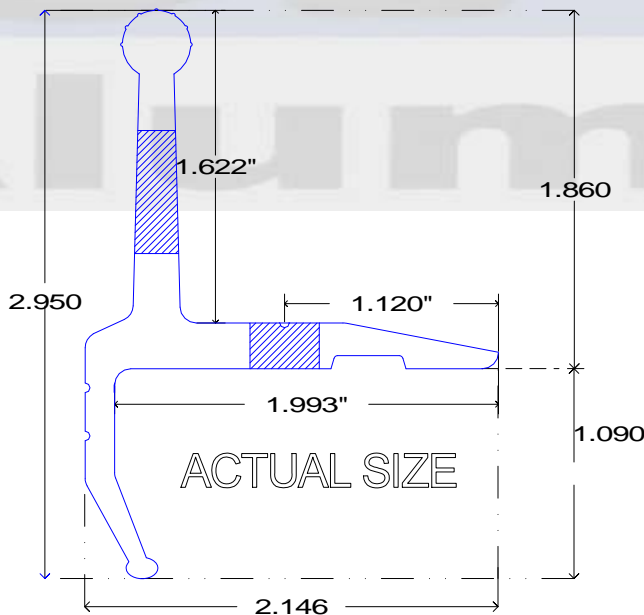

HUNTER MARINE® "LEGEND SERIES" ALUMINUM TOE RAIL

MARINE PRODUCTS
www.crestaluminum.com

Crest Aluminum Products Inc
Part No. 2820CL-24
Hunter Legend Toe Rail

De-Burr All Edges
Slots and Ends

SIDE VIEW

TOP VIEW

General Notes:
Slots and Fastener Holes 6" On Center
Chamfer & De-Burr All Oval Slots

SECTION "AA"

NOT TO SCALE

2820CL-31
Profile View

PART NO	2820CL-24	Crest Aluminum Products Inc 8287 Tyler Blvd Mentor OH 44060 USA		REVISIONS	DATE
ALLOY	6061 T-6	JOB NO.	DATE: 05-14-08	final dwg	01-14-09
FINISH	18M CLR VELO	CUSTOMER / PROJECT		new length 24'	01-14-09
LENGTHS	24' -0"	Hunter LEGEND Toe Rail		5/16" bolt correction	05-01-24
UNSPEC RADIUS					
DRAWING BY:	J. M. ALLIN	© Crest Aluminum Products Inc 2006 J.M. Allin			