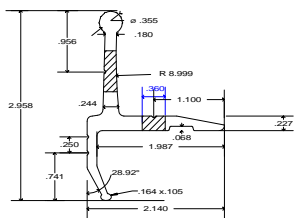

General Notes:
Slots and Fastener Holes 6" On Center
Chamfer & De-Burr All Oval Slots

SECTION "AA"

NOT TO SCALE

2820CL-31
Profile View

PART NO	2820CL-24	Crest Aluminum Products Inc 8287 Tyler Blvd Mentor OH 44060 USA		REVISIONS	DATE
ALLOY	6061 T-6	JOB NO.	DATE: 05-14-08	final dwg	01-14-09
FINISH	18M CLR VELO	CUSTOMER / PROJECT		new length 24'	01-14-09
LENGTHS	24' -0"	Hunter LEGEND Toe Rail		5/16" bolt correction	05-01-24
UNSPEC RADIUS					
DRAWING BY:	J. M. ALLIN	© Crest Aluminum Products Inc 2006 J.M. Allin			