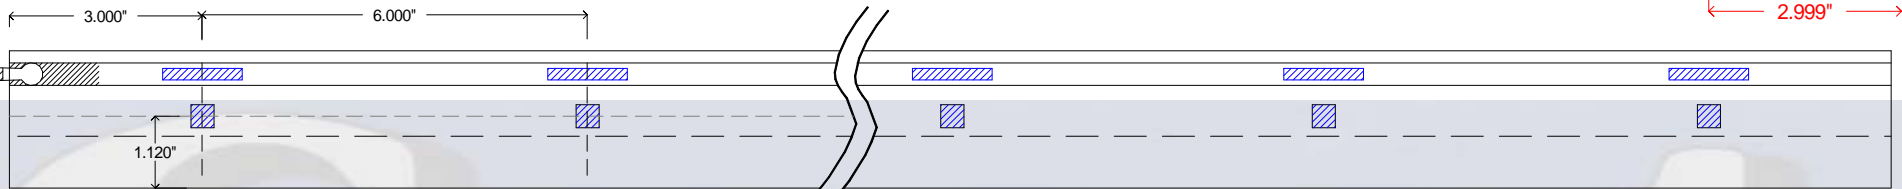

HUNTER MARINE® "LEGEND SERIES" ALUMINUM TOE RAIL

MARINE PRODUCTS
www.crestaluminum.com

Crest Aluminum Products Inc
Part No. 2820CL-24
Hunter Legend Toe Rail

De-Burr All Edges
Slots and Ends

SIDE VIEW

TOP VIEW

General Notes:
Slots and Fastener Holes 6" On Center
Chamfer & De-Burr All Oval Slots

SECTION "AA"

NOT TO SCALE

2820CL-31
Profile View

PART NO	2820CL-24	Crest Aluminum Products Inc 8287 Tyler Blvd Mentor OH 44060 USA		REVISIONS	DATE
ALLOY	6061 T-6	JOB NO.	DATE: 05-14-08	final dwg	01-14-09
FINISH	18M CLR VELO	CUSTOMER / PROJECT		new length 24'	01-14-09
LENGTHS	24' -0"	Hunter LEGEND Toe Rail		5/16" bolt correction	05-01-24
UNSPEC RADIUS					
DRAWING BY:	J. M. ALLIN	© Crest Aluminum Products Inc 2006 J.M. Allin			