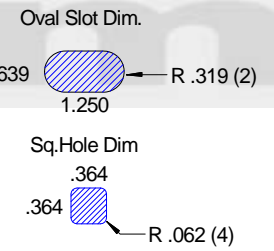

HUNTER MARINE® "LEGEND SERIES" ALUMINUM TOE RAIL

MARINE PRODUCTS
www.crestaluminum.com

Crest Aluminum Products Inc
Part No. 2820CL-24
Hunter Legend Toe Rail

De-Burr All Edges
Slots and Ends

SIDE VIEW

TOP VIEW

General Notes:
Slots and Fastener Holes 6" On Center
Chamfer & De-Burr All Oval Slots

SECTION "AA"

NOT TO SCALE

2820CL-31
Profile View

PART NO	2820CL-24	Crest Aluminum Products Inc 8287 Tyler Blvd Mentor OH 44060 USA		REVISIONS	DATE
ALLOY	6061 T-6	JOB NO.	DATE: 05-14-08	final dwg	01-14-09
FINISH	18M CLR VELO	CUSTOMER / PROJECT		new length 24'	01-14-09
LENGTHS	24' -0"	Hunter LEGEND Toe Rail		5/16" bolt correction	05-01-24
UNSPEC RADIUS					
DRAWING BY:	J. M. ALLIN	© Crest Aluminum Products Inc 2006 J.M. Allin			